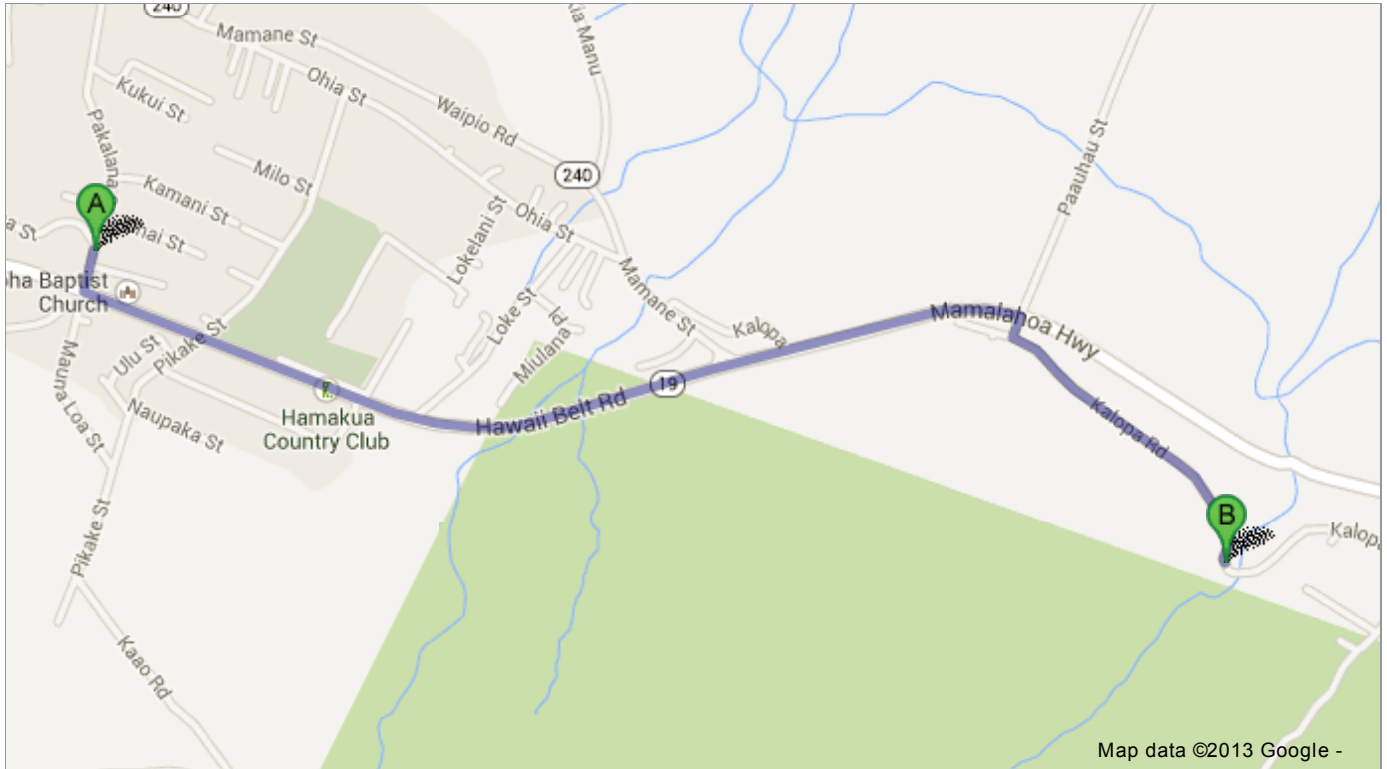

To see all the details that are visible on the screen, use the "Print" link next to the map.

Driving directions to 44-2947 Kalopa Rd, Honokaa, HI 96727

A **Tex Drive-In**
45-690 Pakalana St #19
Honokaa, HI 96727

1. Head **south** on **Pakalana St** toward **Kou St** 308 ft
2. Take the 2nd left onto **HI-19/Hawaii Belt Rd** 1.4 mi
3. Turn right at **Paauhau St** 171 ft
4. Turn left onto **Kalopa Rd**
Destination will be on the right 0.5 mi

B **44-2947 Kalopa Rd, Honokaa, HI 96727**

These directions are for planning purposes only. You may find that construction projects, traffic, weather, or other events may cause conditions to differ from the map results, and you should plan your route accordingly. You must obey all signs or notices regarding your route.

Map data ©2013 Google